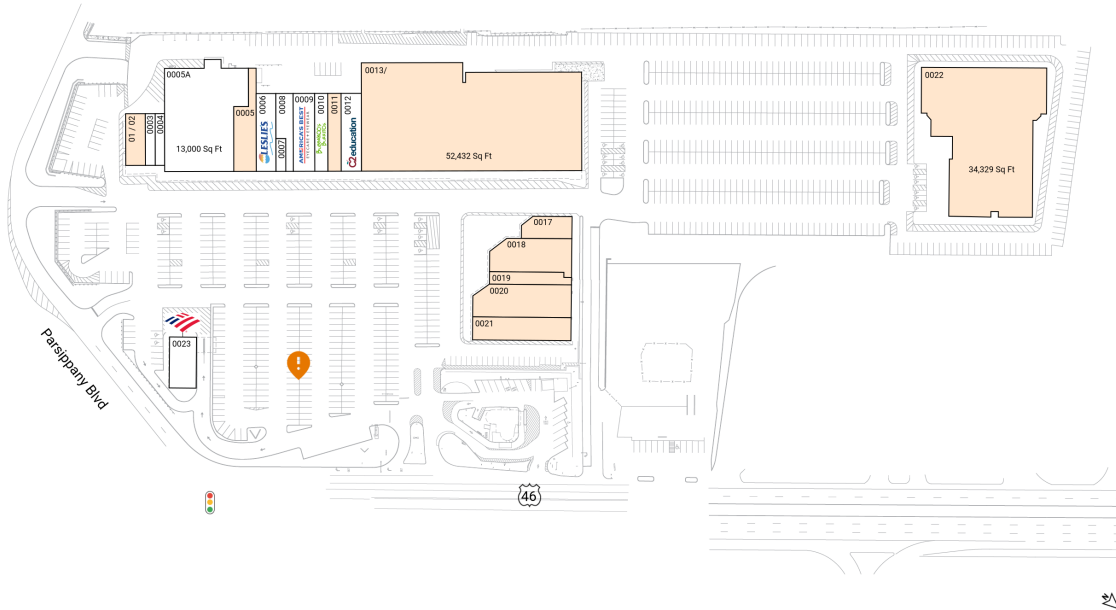

# Morris Hills Shopping Center

3035-3189 Route 46 | Parsippany, NJ 07054

Morris County New York-Newark-Jersey City, NY-NJ 161,886 Sq Ft

40.8701, -74.4226

## Available Spaces

01 / 02	2,440 Sq Ft	0019	2,375 Sq Ft
0005	9,574 Sq Ft	0020	7,200 Sq Ft
0011	2,400 Sq Ft	0021	5,100 Sq Ft
0013/	52,432 Sq Ft	0022	34,329 Sq Ft
0017	2,200 Sq Ft	OPO 1	0 Sq Ft
0018	6,195 Sq Ft		

## Current Tenants Space size listed in square feet

0003	Palermo's Pizza	1,502
0004	Desi Cravings	1,500
0005A	Occupied	13,000
0006	Leslie's Pool Supplies	3,600
0007	Sajna Beauty Salon	750
0008	The Great Wazu	2,370
0009	America's Best Contacts & Eyeglasses	3,894
0010	Bubbakoo's Burritos	2,360
0012	C2 Education	3,540
0018A	Tremble	2,325
0023	Bank of America	2,800

This site plan is for illustrative and information purposes only, showing the general layout of the shopping center; and is not a legal survey. Brixmor makes no representation or warranty that the shopping center is exactly as depicted as site conditions and tenant mix are subject to change over time.